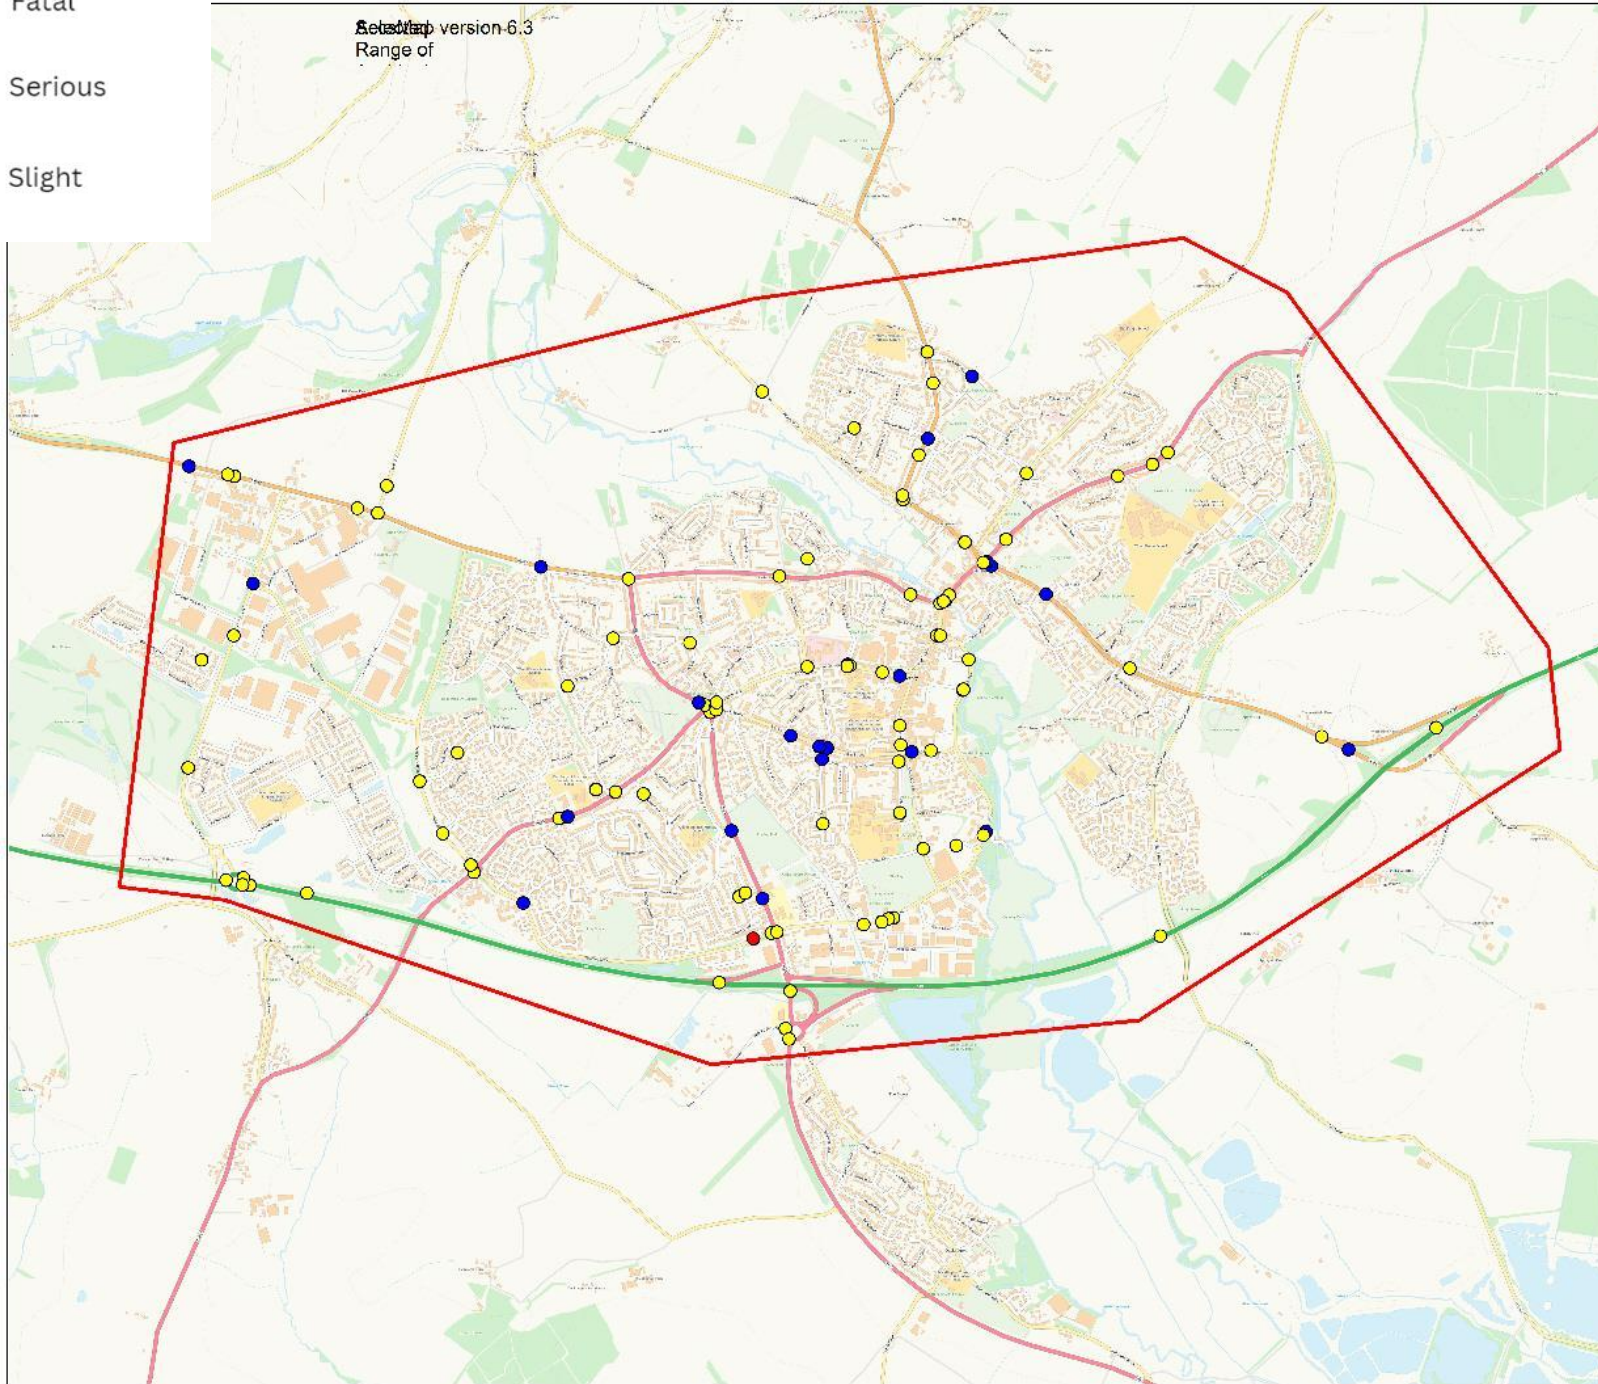

Severity of Accident

- Fatal
- Serious
- Slight

You are granted a non-exclusive, royalty free, revocable licence solely to view the Licensed Data

WITNEY TITLE
Witney area RTC data 2019-2023

SCALE	1 : 20000
DATE	27/03/2024
DRAWING No.	
DRAWN BY	